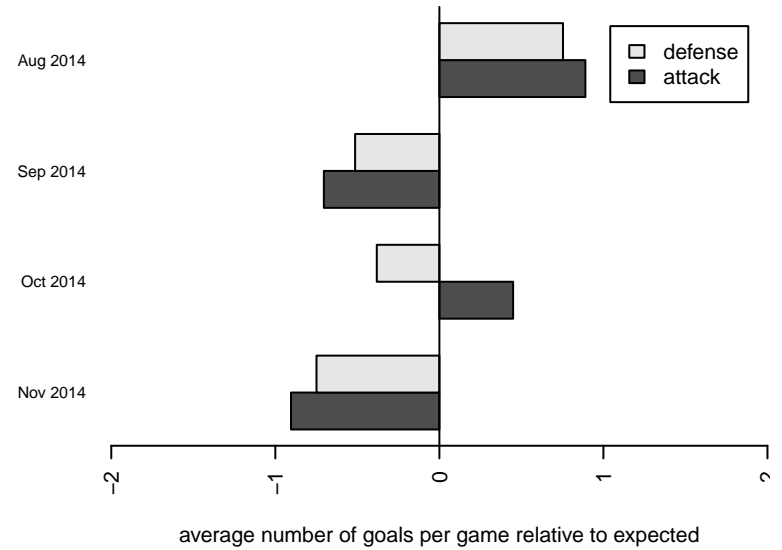

Performance relative to 13 month average