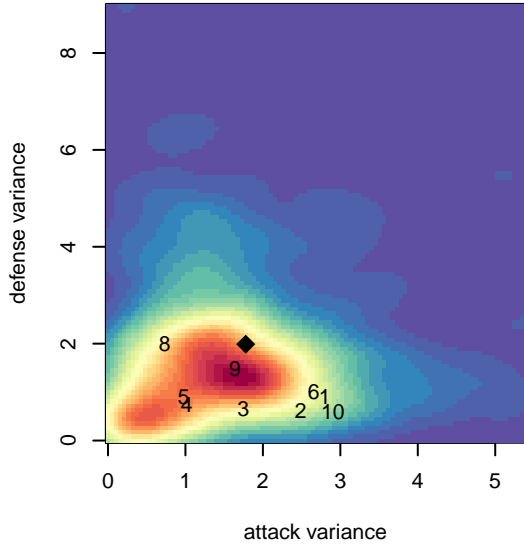

**attack and defense variance (black dot)
relative to other teams
and top 10 in region**

**attack and defense rating
relative to others at age
and all opponents in last 13 months**

Performance relative to 13 month average