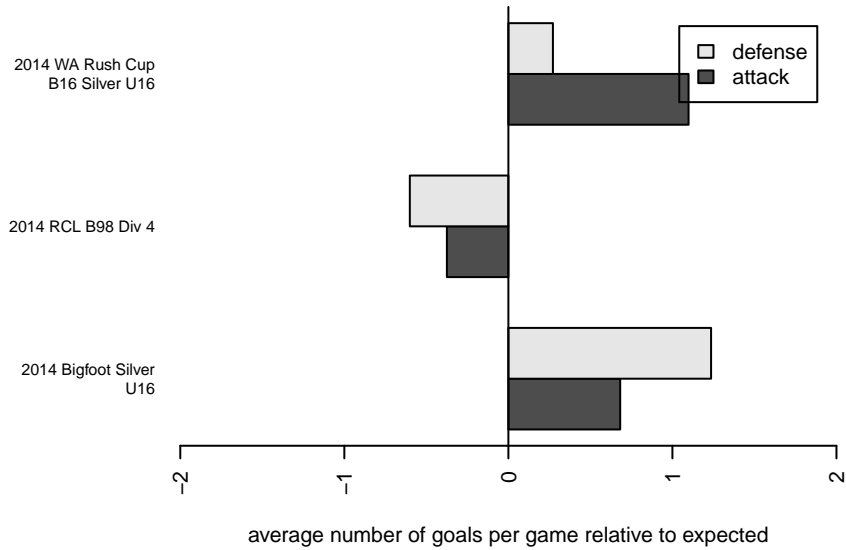

**attack and defense variance (black dot)
relative to other teams
and top 10 in region**

**attack and defense rating
relative to others at age
and all opponents in last 13 months**

Performance relative to 13 month average