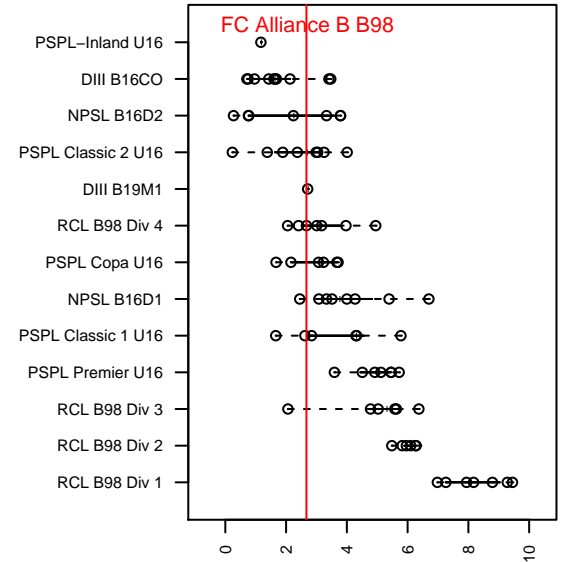

**attack and defense variance (black dot)
relative to other teams
and top 10 in region**

**attack and defense rating
relative to others at age
and all opponents in last 13 months**

Performance relative to 13 month average